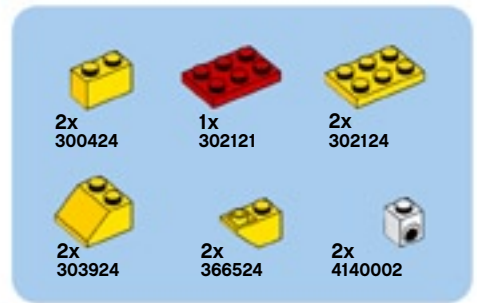

Chickens Hühner Poulets

To order the elements featured visit LEGOshop.com/PickABrick. Unfortunately LEGO cannot guarantee the availability of elements during Easter time. The last order date for Pick A Brick elements in time for Easter delivery is: Australia and New Zealand: Mar. 10th US and Canada: Mar. 19th Europe: Mar. 17th.