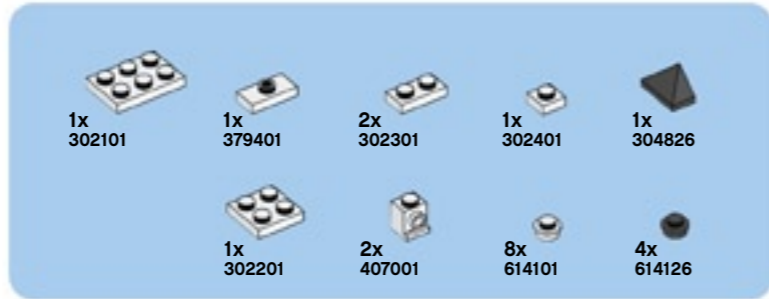

Lambs Schafe Moutons