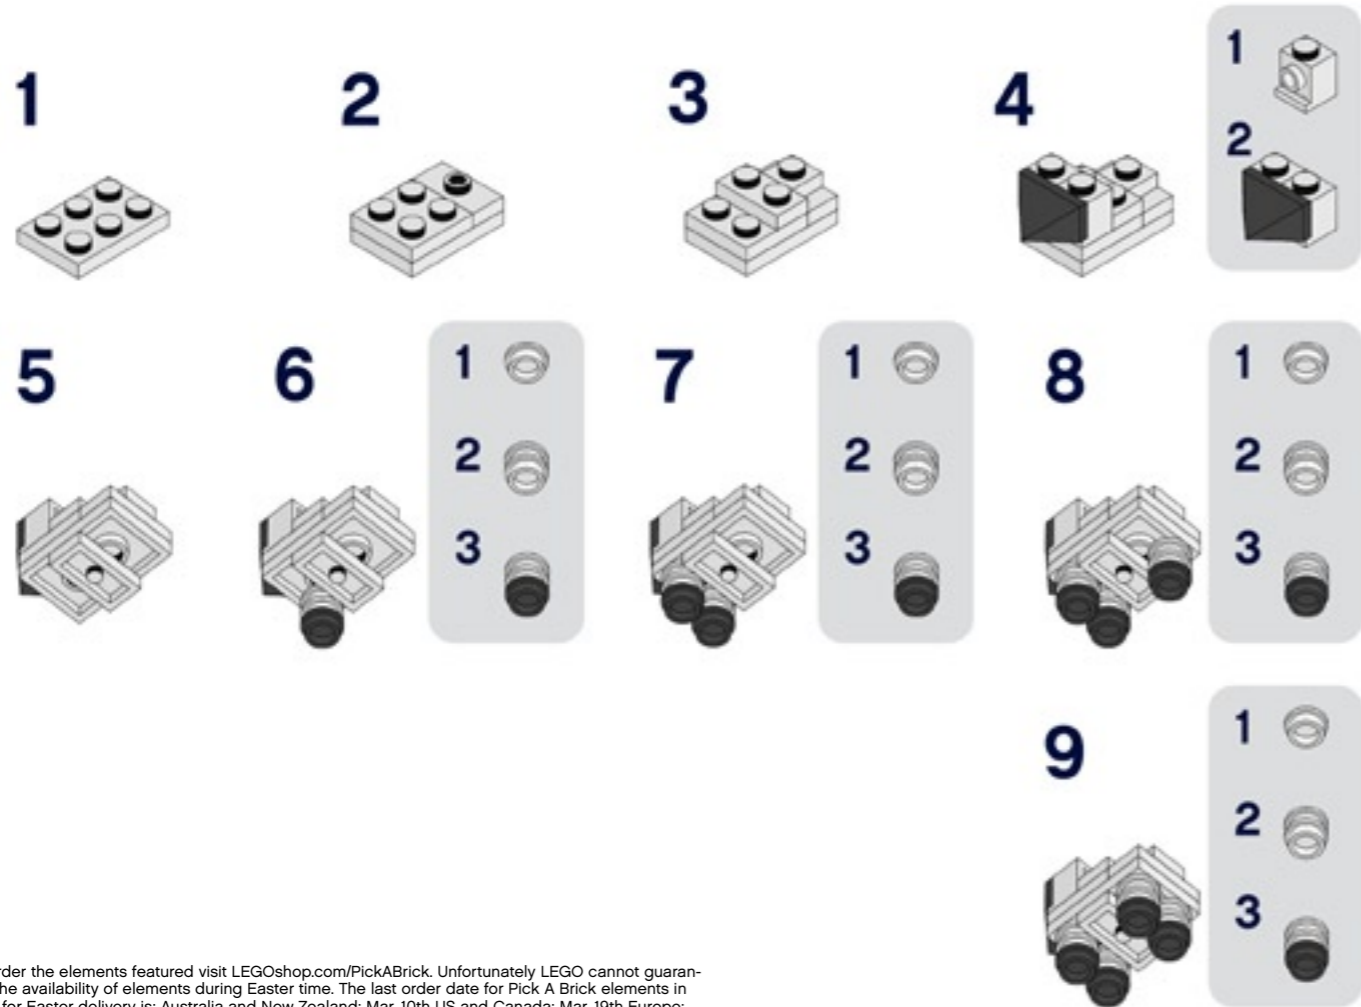

Lambs Schafe Moutons