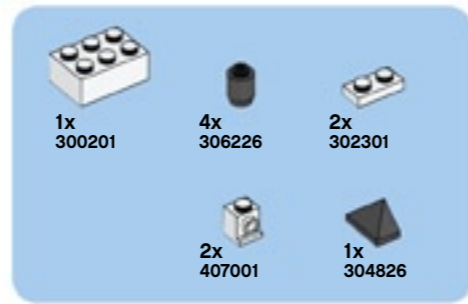

Lambs Schafe Moutons