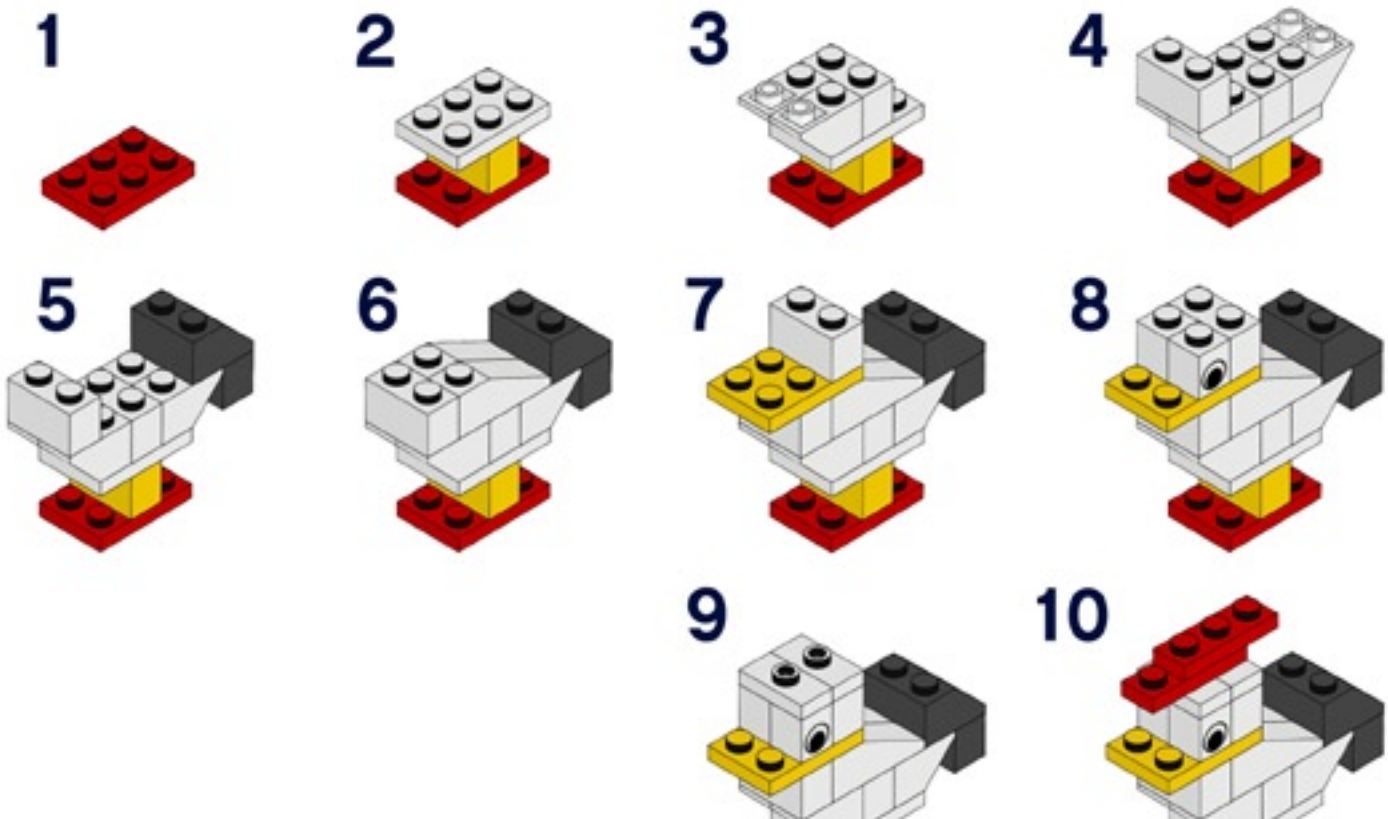

Chickens Hühner Poulets

To order the elements featured visit LEGOshop.com/PickABrick. Unfortunately LEGO cannot guarantee the availability of elements during Easter time. The last order date for Pick A Brick elements in time for Easter delivery is: Australia and New Zealand: Mar. 10th US and Canada: Mar. 19th Europe: Mar. 17th.