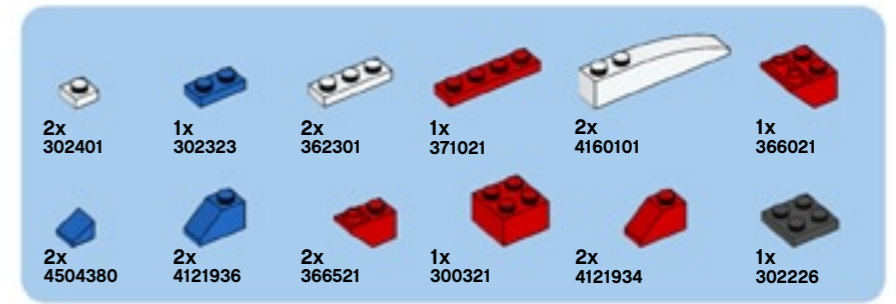

Rabbit Hase Lapin

To order the elements featured visit LEGOshop.com/PickABrick. Unfortunately LEGO cannot guarantee the availability of elements during Easter time. The last order date for Pick A Brick elements in time for Easter delivery is: Australia and New Zealand: Mar. 10th US and Canada: Mar. 19th Europe: Mar. 17th.

Pour commander les éléments ci-dessus, veuillez visiter LEGOshop.com/PickABrick. Veuillez noter que la compagnie LEGO ne peut pas garantir la disponibilité de toutes ces briques et éléments pour les fêtes de Pâques. Les commandes de produits Pick A Brick doivent être passées avant les dates suivantes pour être reçues à temps pour Pâques : Le 10 mars pour l'Australie et la Nouvelle-Zélande, le 19 mars pour les Etats-Unis et le Canada, le 17 mars l'Europe.

Alle verwendeten Elemente sind bestellbar unter LEGOshop.com/PickABrick. Hinweis: Um die Lieferung Ihrer Pick A Brick und LEGO Factory Artikel noch vor Ostern zu erhalten, bestellen Sie bitte vor folgenden Daten: Australien und Neuseeland: 10. März USA und Kanada: 19. März Europa: 17. März.

To order the elements featured visit LEGOshop.com/PickABrick. Unfortunately LEGO cannot guarantee the availability of elements during Easter time. The last order date for Pick A Brick elements in time for Easter delivery is: Australia and New Zealand: Mar. 10th US and Canada: Mar. 19th Europe: Mar. 17th.

Pour commander les éléments ci-dessus, veuillez visiter LEGOshop.com/PickABrick. Veuillez noter que la compagnie LEGO ne peut pas garantir la disponibilité de toutes ces briques et éléments pour les fêtes de Pâques. Les commandes de produits Pick A Brick doivent être passées avant les dates suivantes pour être reçues à temps pour Pâques : Le 10 mars pour l'Australie et la Nouvelle-Zélande, le 19 mars pour les Etats-Unis et le Canada, le 17 mars l'Europe.

Alle verwendeten Elemente sind bestellbar unter LEGOshop.com/PickABrick. Hinweis: Um die Lieferung Ihrer Pick A Brick und LEGO Factory Artikel noch vor Ostern zu erhalten, bestellen Sie bitte vor folgenden Daten: Australien und Neuseeland: 10. März USA und Kanada: 19. März Europa: 17. März.